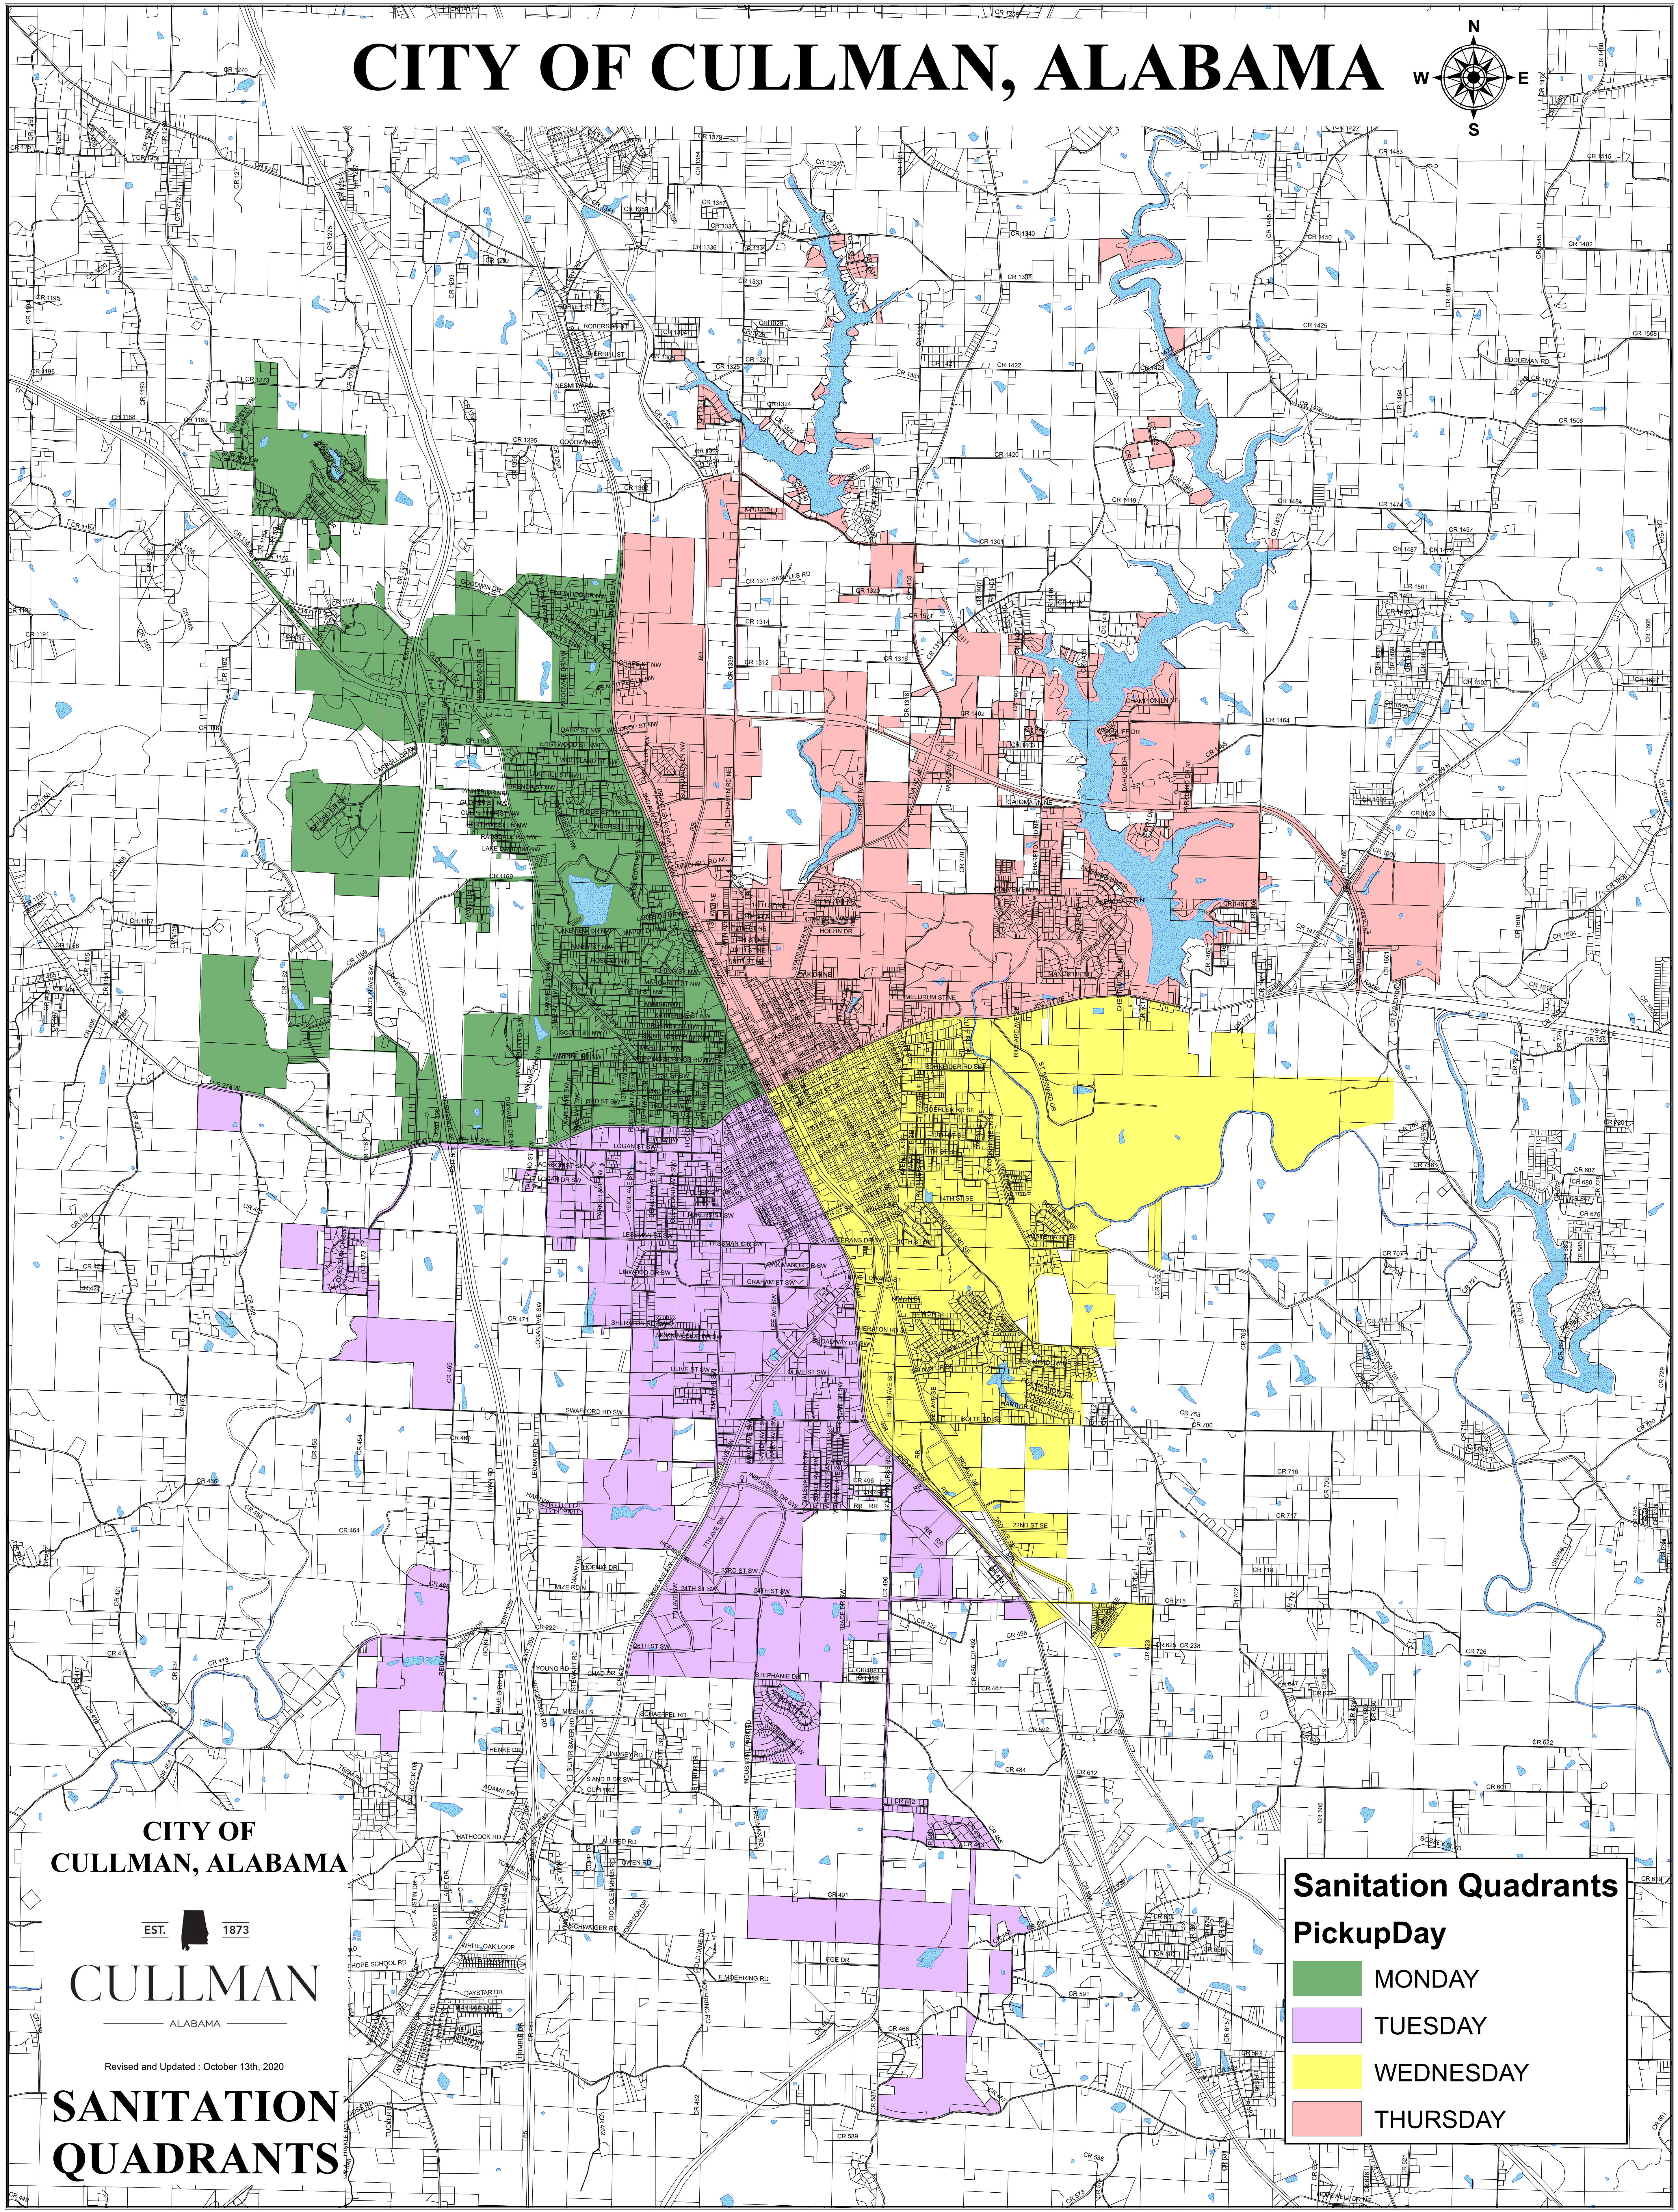

CITY OF CULLMAN, ALABAMA

CITY OF
CULLMAN, ALABAMA

EST. 1873

CULLMAN
ALABAMA

Revised and Updated : October 13th, 2020

SANITATION QUADRANTS

Sanitation Quadrants
PickupDay

MONDAY
TUESDAY
WEDNESDAY
THURSDAY