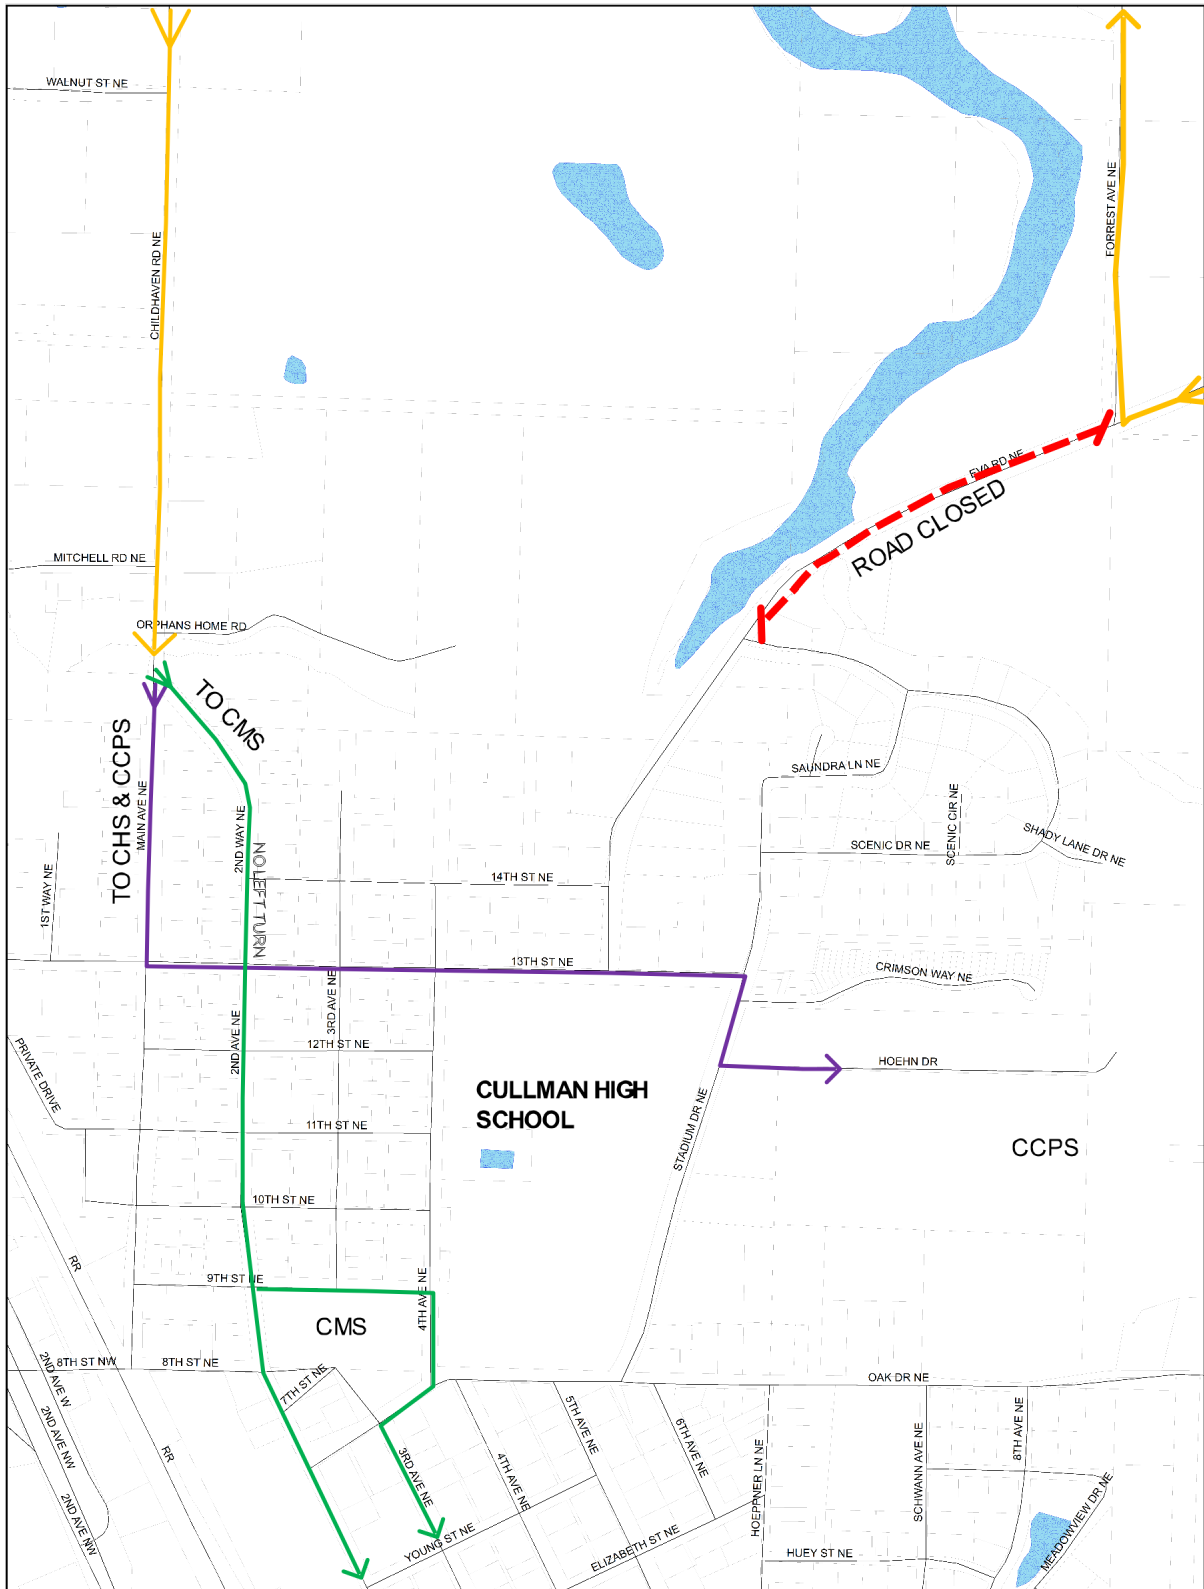

# Eva Road bridge closure

All school traffic from the south will remain the same.  
High school and primary school traffic detours onto Main Ave to 13th St NE.  
Middle school traffic detours onto 2nd AVE NE.